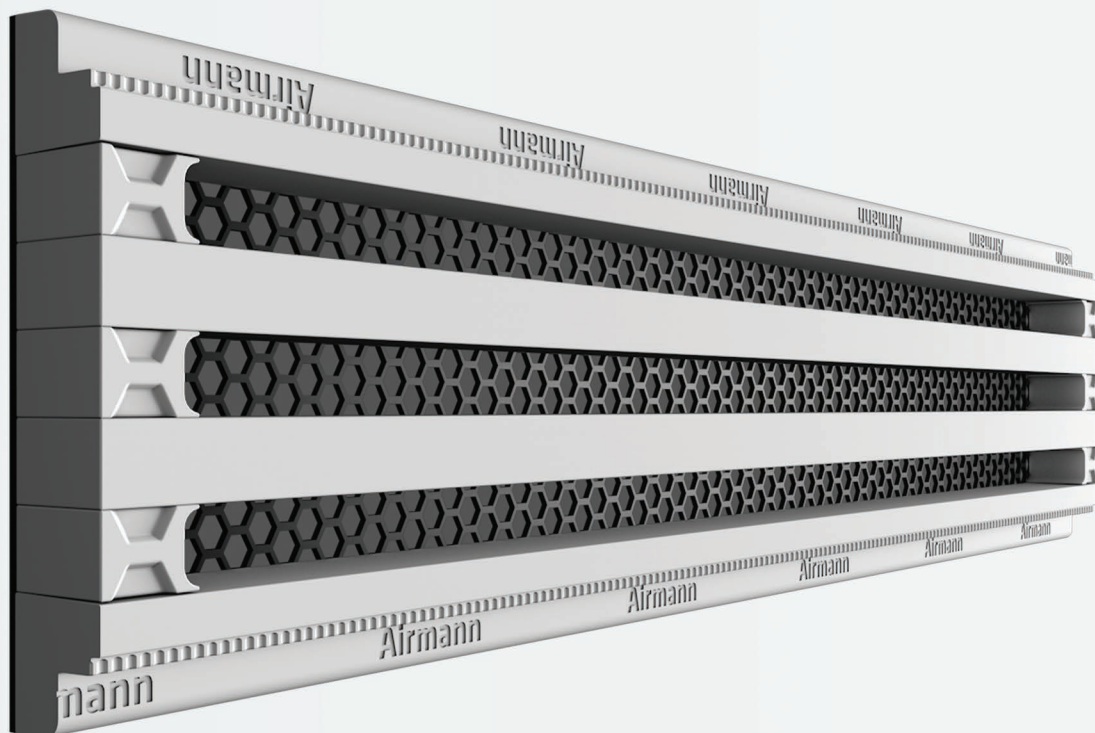

LINE 1 SLOT

Frameless air diffuser

NOMINAL CONNECTIONS: \varnothing 75 / 125 / 160 mm
STANDARD LENGTHS: 600 / 1000 / 1200 mm
WEIGHT: 3.5 kg/m

TYPE: adjustable length plaster-in slot air diffuser for ceilings and walls
FUNCTION: air supply / extract for various HVAC systems
MATERIALS: natural gypsum / ceramics composite, powder-coated metal grill (RAL 9005, black), other
INSTALLATION: single/double layer plasterboard (drywall), brick/concrete walls

Airmann

LINE - 2 SLOTS

Frameless air diffuser

NOMINAL CONNECTIONS: \varnothing 75 / 125 / 160 mm
STANDARD LENGTHS: 600 / 1000 / 1200 mm
WEIGHT: 3.95 kg/m

TYPE: adjustable length plaster-in slot air diffuser for ceilings and walls
FUNCTION: air supply / extract for various HVAC systems
MATERIALS: natural gypsum / ceramics composite, powder-coated metal grill (RAL 9005, black), other
INSTALLATION: single/double layer plasterboard (drywall), brick/concrete walls

LINE - 2 SLOTS

Frameless air diffuser

Airmann **Line 2 slots** - frameless air diffuser (plastered-in)

DIMENSIONS [mm]

STANDARD LENGTHS* [mm]

*Each unit length can be shortened by moving a plug or extended by connecting diffusers together.

LINE 3 SLOTS

Frameless diffuser

NOMINAL CONNECTIONS: \varnothing 125 / 160 mm
STANDARD LENGTHS: 600 / 1000 / 1200 mm
WEIGHT: 5.1 kg/m

TYPE: adjustable length plaster-in slot air diffuser for ceilings and walls
FUNCTION: air supply / extract for various HVAC systems
MATERIALS: natural gypsum / ceramics composite, powder-coated metal grill (RAL 9005, black), other
INSTALLATION: single/double layer plasterboard (drywall), brick/concrete walls