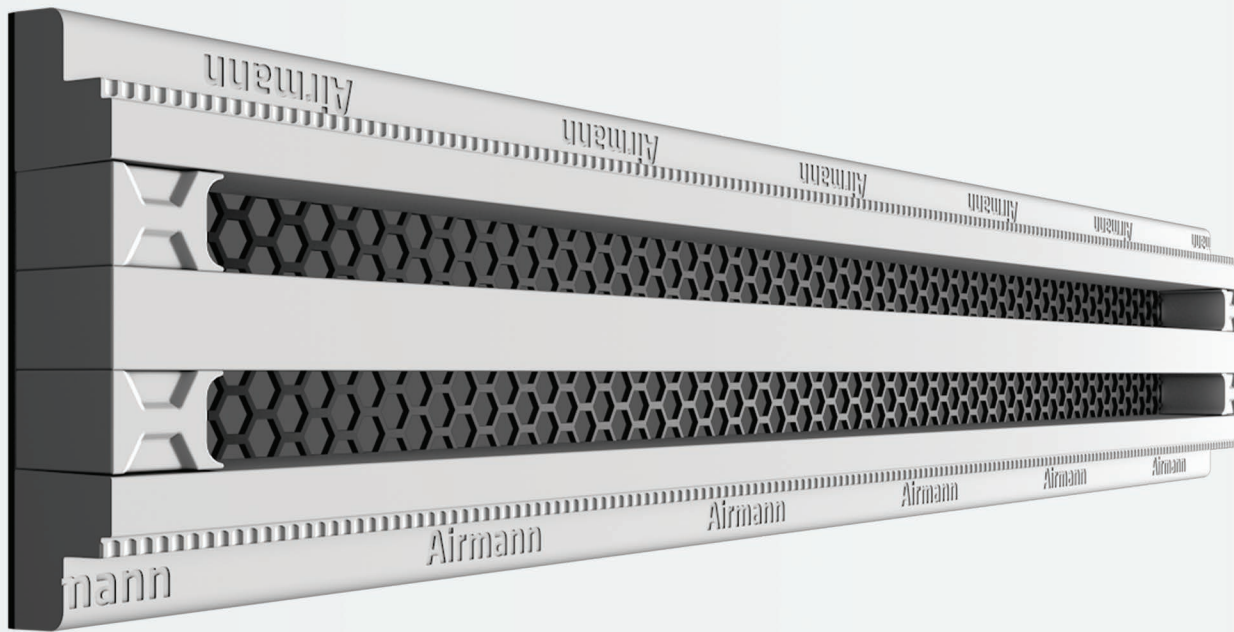

LINE 1 SLOT

Frameless air diffuser

NOMINAL CONNECTIONS: \varnothing 75 / 125 / 160 mm
STANDARD LENGTHS: 600 / 1000 / 1200 mm
WEIGHT: 3.5 kg/m

TYPE: adjustable length plaster-in slot air diffuser for ceilings and walls
FUNCTION: air supply / extract for various HVAC systems
MATERIALS: natural gypsum / ceramics composite, powder-coated metal grill (RAL 9005, black), other
INSTALLATION: single/double layer plasterboard (drywall), brick/concrete walls

LINE - 1 SLOT

Frameless air diffuser

Airmann **Line 1 slot** - frameless air diffuser (plastered-in)

DIMENSIONS [mm]

STANDARD LENGTHS* [mm]

*Each unit length can be shortened by moving special sliders [included] or extended by connecting diffusers together.

Airmann

LINE - 2 SLOTS

Frameless air diffuser

NOMINAL CONNECTIONS: \varnothing 75 / 125 / 160 mm
STANDARD LENGTHS: 600 / 1000 / 1200 mm
WEIGHT: 3.95 kg/m

TYPE: adjustable length plaster-in slot air diffuser for ceilings and walls
FUNCTION: air supply / extract for various HVAC systems
MATERIALS: natural gypsum / ceramics composite, powder-coated metal grill (RAL 9005, black), other
INSTALLATION: single/double layer plasterboard (drywall), brick/concrete walls

LINE - 2 SLOTS

Frameless air diffuser

Airmann **Line 2 slots** - frameless air diffuser (plastered-in)

DIMENSIONS [mm]

STANDARD LENGTHS* [mm]

*Each unit length can be shortened by moving a plug or extended by connecting diffusers together.