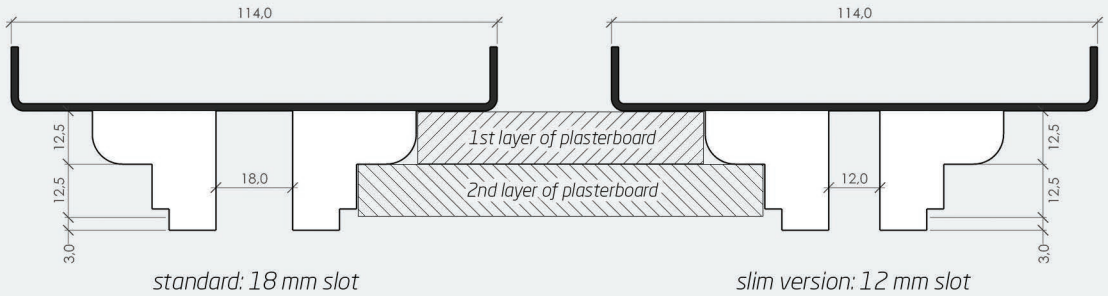

LINE 1 SLOT

Frameless air diffuser

NOMINAL CONNECTIONS: \varnothing 75 / 125 / 160 mm
STANDARD LENGTHS: 600 / 1000 / 1200 mm
WEIGHT: 3.5 kg/m

TYPE: adjustable length plaster-in slot air diffuser for ceilings and walls
FUNCTION: air supply / extract for various HVAC systems
MATERIALS: natural gypsum / ceramics composite, powder-coated metal grill (RAL 9005, black), other
INSTALLATION: single/double layer plasterboard (drywall), brick/concrete walls

LINE - 1 SLOT

Frameless air diffuser

Airmann **Line 1 slot** - frameless air diffuser (plastered-in)

DIMENSIONS [mm]

STANDARD LENGTHS* [mm]

*Each unit length can be shortened by moving special sliders [included] or extended by connecting diffusers together.

Airmann

LINE - 2 SLOTS

Frameless air diffuser

NOMINAL CONNECTIONS: \varnothing 75 / 125 / 160 mm
STANDARD LENGTHS: 600 / 1000 / 1200 mm
WEIGHT: 3.95 kg/m

TYPE: adjustable length plaster-in slot air diffuser for ceilings and walls
FUNCTION: air supply / extract for various HVAC systems
MATERIALS: natural gypsum / ceramics composite, powder-coated metal grill (RAL 9005, black), other
INSTALLATION: single/double layer plasterboard (drywall), brick/concrete walls

LINE 3 SLOTS

Frameless diffuser

NOMINAL CONNECTIONS: \varnothing 125 / 160 mm
STANDARD LENGTHS: 600 / 1000 / 1200 mm
WEIGHT: 5.1 kg/m

TYPE: adjustable length plaster-in slot air diffuser for ceilings and walls
FUNCTION: air supply / extract for various HVAC systems
MATERIALS: natural gypsum / ceramics composite, powder-coated metal grill (RAL 9005, black), other
INSTALLATION: single/double layer plasterboard (drywall), brick/concrete walls