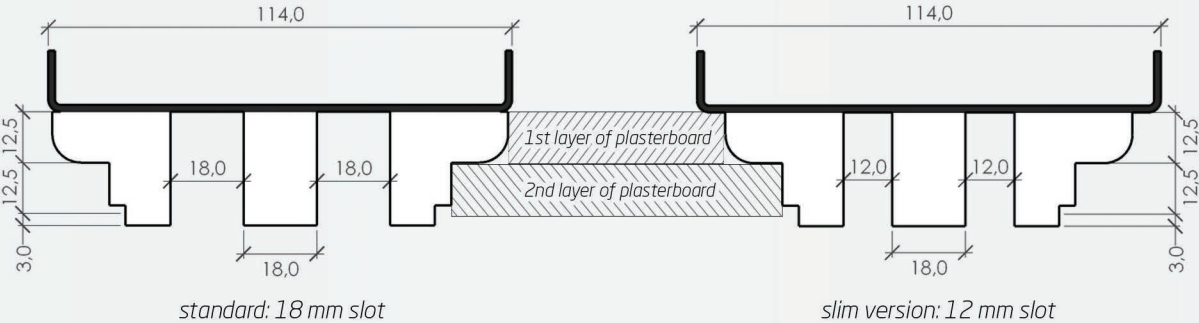

LINE 1 SLOT

Frameless air diffuser

NOMINAL CONNECTIONS: \varnothing 75 / 125 / 160 mm
STANDARD LENGTHS: 600 / 1000 / 1200 mm
WEIGHT: 3.5 kg/m

TYPE: adjustable length plaster-in slot air diffuser for ceilings and walls
FUNCTION: air supply / extract for various HVAC systems
MATERIALS: natural gypsum / ceramics composite, powder-coated metal grill (RAL 9005, black), other
INSTALLATION: single/double layer plasterboard (drywall), brick/concrete walls

Airmann

LINE - 2 SLOTS

Frameless air diffuser

NOMINAL CONNECTIONS: \varnothing 75 / 125 / 160 mm
STANDARD LENGTHS: 600 / 1000 / 1200 mm
WEIGHT: 3.95 kg/m

TYPE: adjustable length plaster-in slot air diffuser for ceilings and walls
FUNCTION: air supply / extract for various HVAC systems
MATERIALS: natural gypsum / ceramics composite, powder-coated metal grill (RAL 9005, black), other
INSTALLATION: single/double layer plasterboard (drywall), brick/concrete walls

LINE - 2 SLOTS

Frameless air diffuser

Airmann **Line 2 slots** - frameless air diffuser (plastered-in)

DIMENSIONS [mm]

STANDARD LENGTHS* [mm]

*Each unit length can be shortened by moving a plug or extended by connecting diffusers together.

LINE 3 SLOTS

Frameless diffuser

NOMINAL CONNECTIONS: \varnothing 125 / 160 mm
STANDARD LENGTHS: 600 / 1000 / 1200 mm
WEIGHT: 5.1 kg/m

TYPE: adjustable length plaster-in slot air diffuser for ceilings and walls
FUNCTION: air supply / extract for various HVAC systems
MATERIALS: natural gypsum / ceramics composite, powder-coated metal grill (RAL 9005, black), other
INSTALLATION: single/double layer plasterboard (drywall), brick/concrete walls