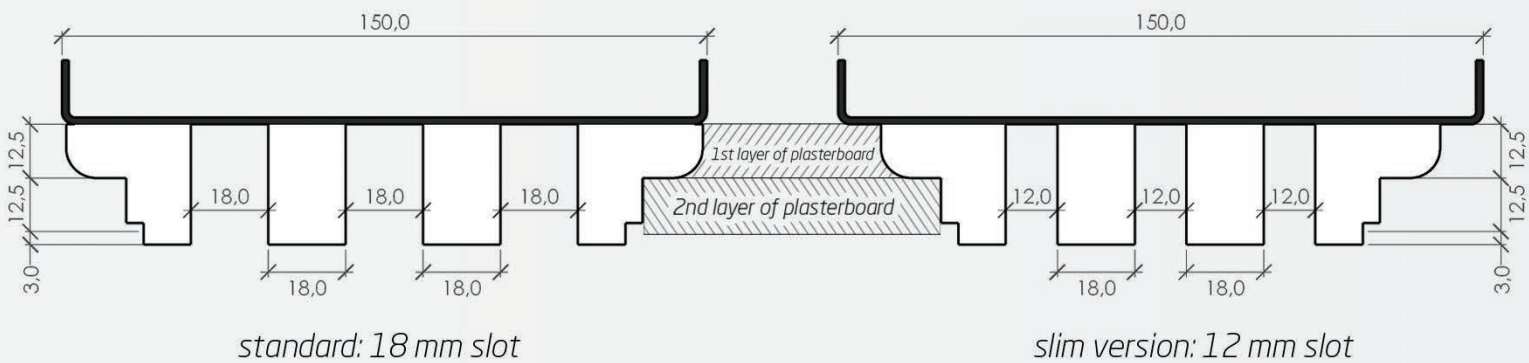

Airmann

LINE - 2 SLOTS

Frameless air diffuser

NOMINAL CONNECTIONS: \varnothing 75 / 125 / 160 mm
STANDARD LENGTHS: 600 / 1000 / 1200 mm
WEIGHT: 3.95 kg/m

TYPE: adjustable length plaster-in slot air diffuser for ceilings and walls
FUNCTION: air supply / extract for various HVAC systems
MATERIALS: natural gypsum / ceramics composite, powder-coated metal grill (RAL 9005, black), other
INSTALLATION: single/double layer plasterboard (drywall), brick/concrete walls

LINE - 2 SLOTS

Frameless air diffuser

Airmann **Line 2 slots** - frameless air diffuser (plastered-in)

DIMENSIONS [mm]

STANDARD LENGTHS* [mm]

*Each unit length can be shortened by moving a plug or extended by connecting diffusers together.

LINE 3 SLOTS

Frameless diffuser

NOMINAL CONNECTIONS: \varnothing 125 / 160 mm
STANDARD LENGTHS: 600 / 1000 / 1200 mm
WEIGHT: 5.1 kg/m

TYPE: adjustable length plaster-in slot air diffuser for ceilings and walls
FUNCTION: air supply / extract for various HVAC systems
MATERIALS: natural gypsum / ceramics composite, powder-coated metal grill (RAL 9005, black), other
INSTALLATION: single/double layer plasterboard (drywall), brick/concrete walls

LINE - 3 SLOTS

Frameless air diffuser

Airmann **Line 3 slots** - frameless air diffuser (plastered-in)

DIMENSIONS [mm]

STANDARD LENGTHS* [mm]

*Each unit length can be shortened by moving a slider or extended by connecting diffusers together.