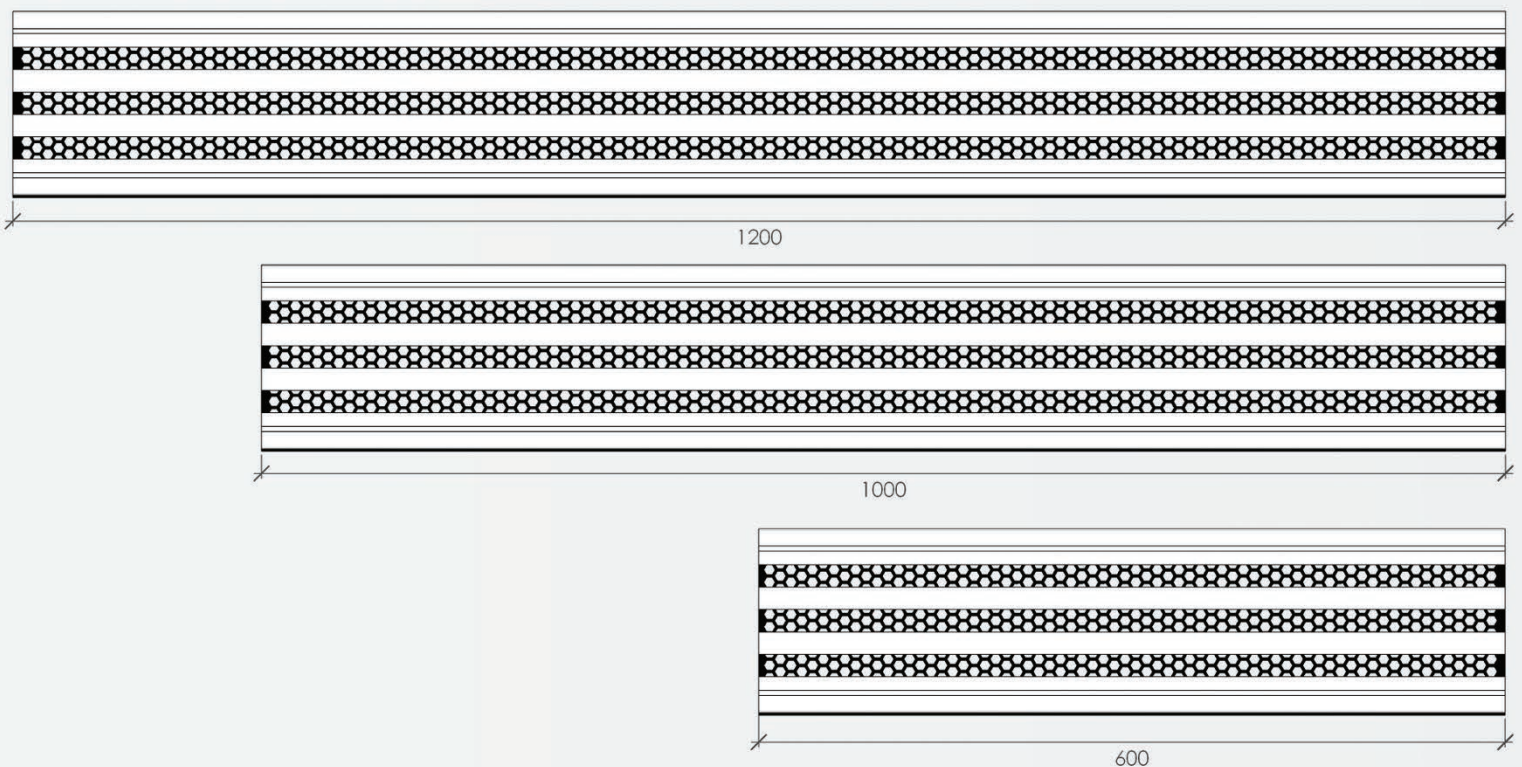

LINE 1 SLOT

Frameless air diffuser

NOMINAL CONNECTIONS: \varnothing 75 / 125 / 160 mm
STANDARD LENGTHS: 600 / 1000 / 1200 mm
WEIGHT: 3.5 kg/m

TYPE: adjustable length plaster-in slot air diffuser for ceilings and walls
FUNCTION: air supply / extract for various HVAC systems
MATERIALS: natural gypsum / ceramics composite, powder-coated metal grill (RAL 9005, black), other
INSTALLATION: single/double layer plasterboard (drywall), brick/concrete walls

LINE - 3 SLOTS

Frameless air diffuser

Airmann **Line 3 slots** - frameless air diffuser (plastered-in)

DIMENSIONS [mm]

STANDARD LENGTHS* [mm]

*Each unit length can be shortened by moving a slider or extended by connecting diffusers together.